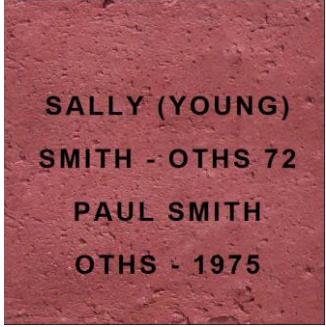

4" x 8" accommodates up to 3 lines of text with 15 characters per line, including spaces.

Pavers make great gifts to honor family and friends or for remembering those loved ones who have passed.

8" x 8" accommodates up to 6 lines of text with 15 characters per line, including spaces.